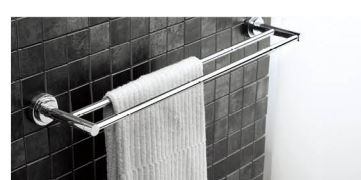

BATHROOM ACCESSORIES

P25