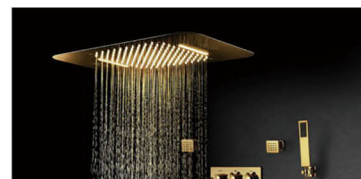

Ölind Design
Simply Elegance

PRODUCT CATALOGUE

STAINLESS STEEL SINKS & BASINS

P01

BASIN FAUCET

P03

BATHTUB MIXERS

P08