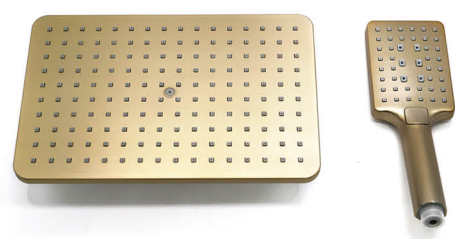

SVER-D17 Gunmetal