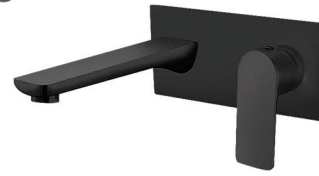

- SVER-2007B Matte Black
- SVER-2007BN Brushed Nickel
- SVER-2007G Gold
- SVER-2007C Chrome